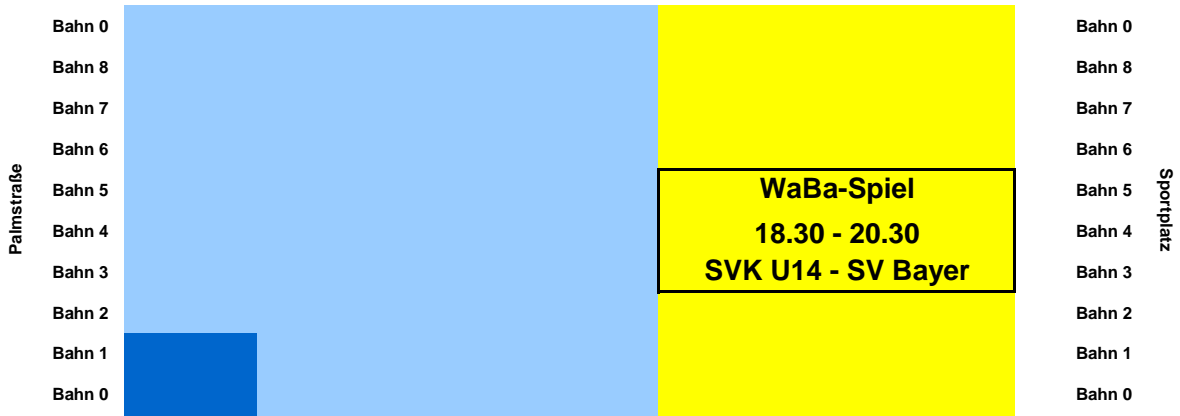

18.45 - 19.45 Stiltraining

18.00 - 19.00 Train. WaBa U14

19.00 - 20.30 Train. WaBa U16

20.15 - 21.45 Train. WaBa Herren

(This block covers the area from Bahn 0 to Bahn 8 on both sides of Palmstraße and Sportplatz.)

Dienstag

27.08.24

17.00 - 18.30 Train. WaBa U12/10

18.30 - 20.00 Train. WaBa U16/14

20.00 - 21.30 Train. WaBa Herren

(This block covers the area from Bahn 0 to Bahn 8 on both sides of Palmstraße and Sportplatz.)

Mittwoch 28.08.24

9.45 - 12.15 Bunte Strolche

Donnerstag 29.08.24

9.45 - 12.15 Bunte Strolche

16.30 - 17.15 Wassergewöhnung 2

Freitag 30.08.24

Samstag 31.08.24

Sonntag 01.09.24